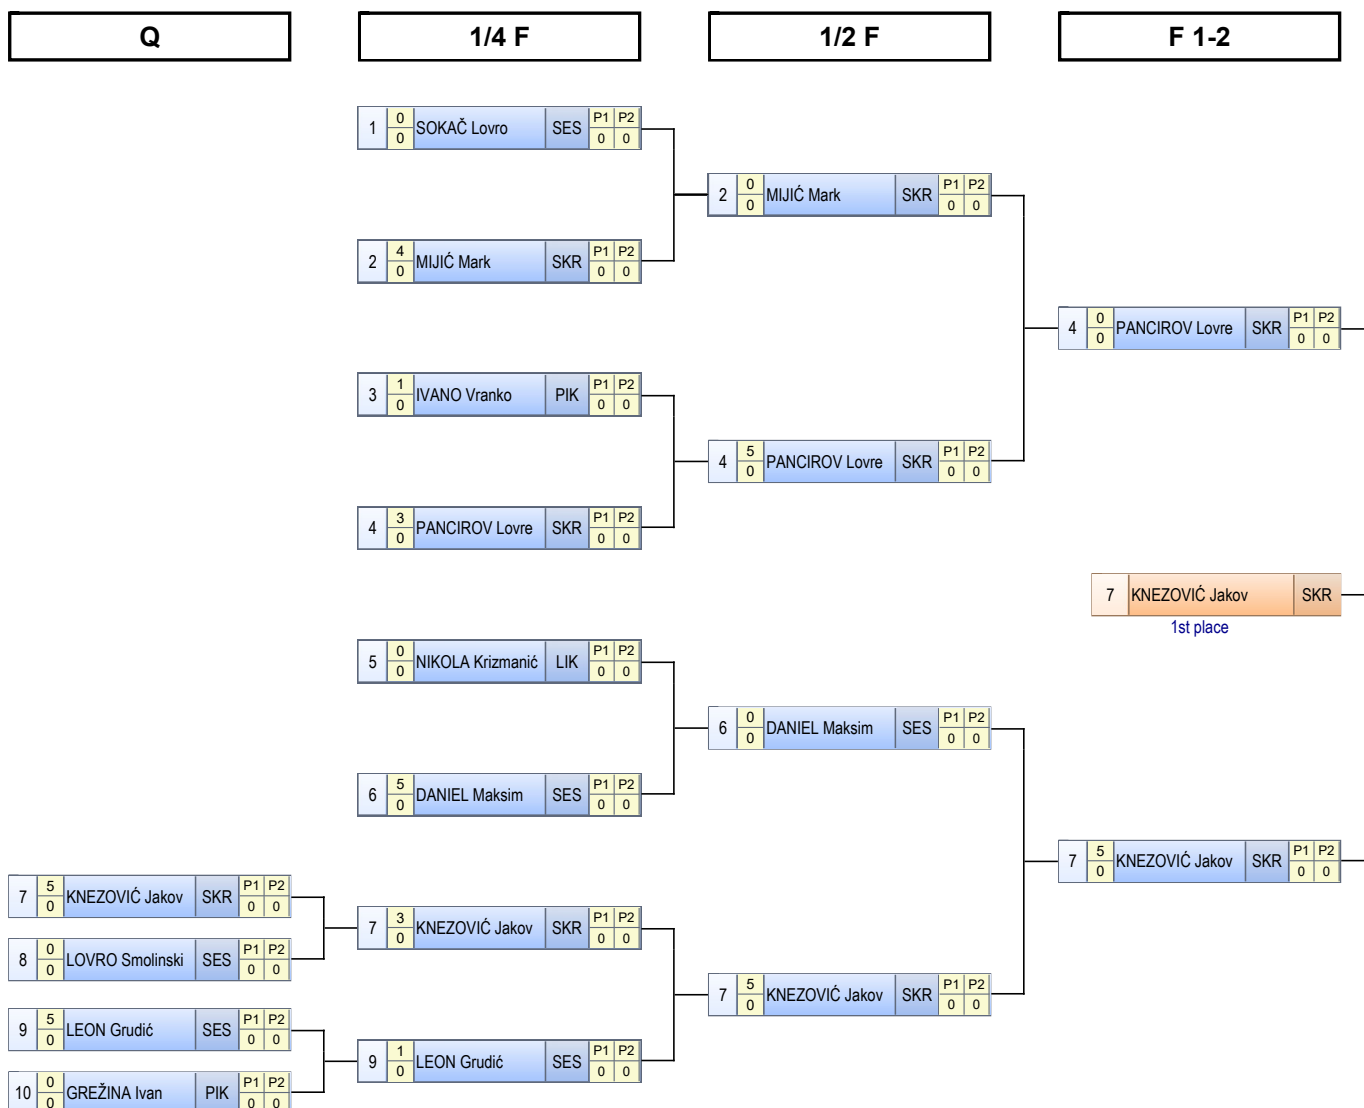

7 KNEZOVIĆ Jakov SKR
1st place

KONAČNI POREDAK

Repechage A