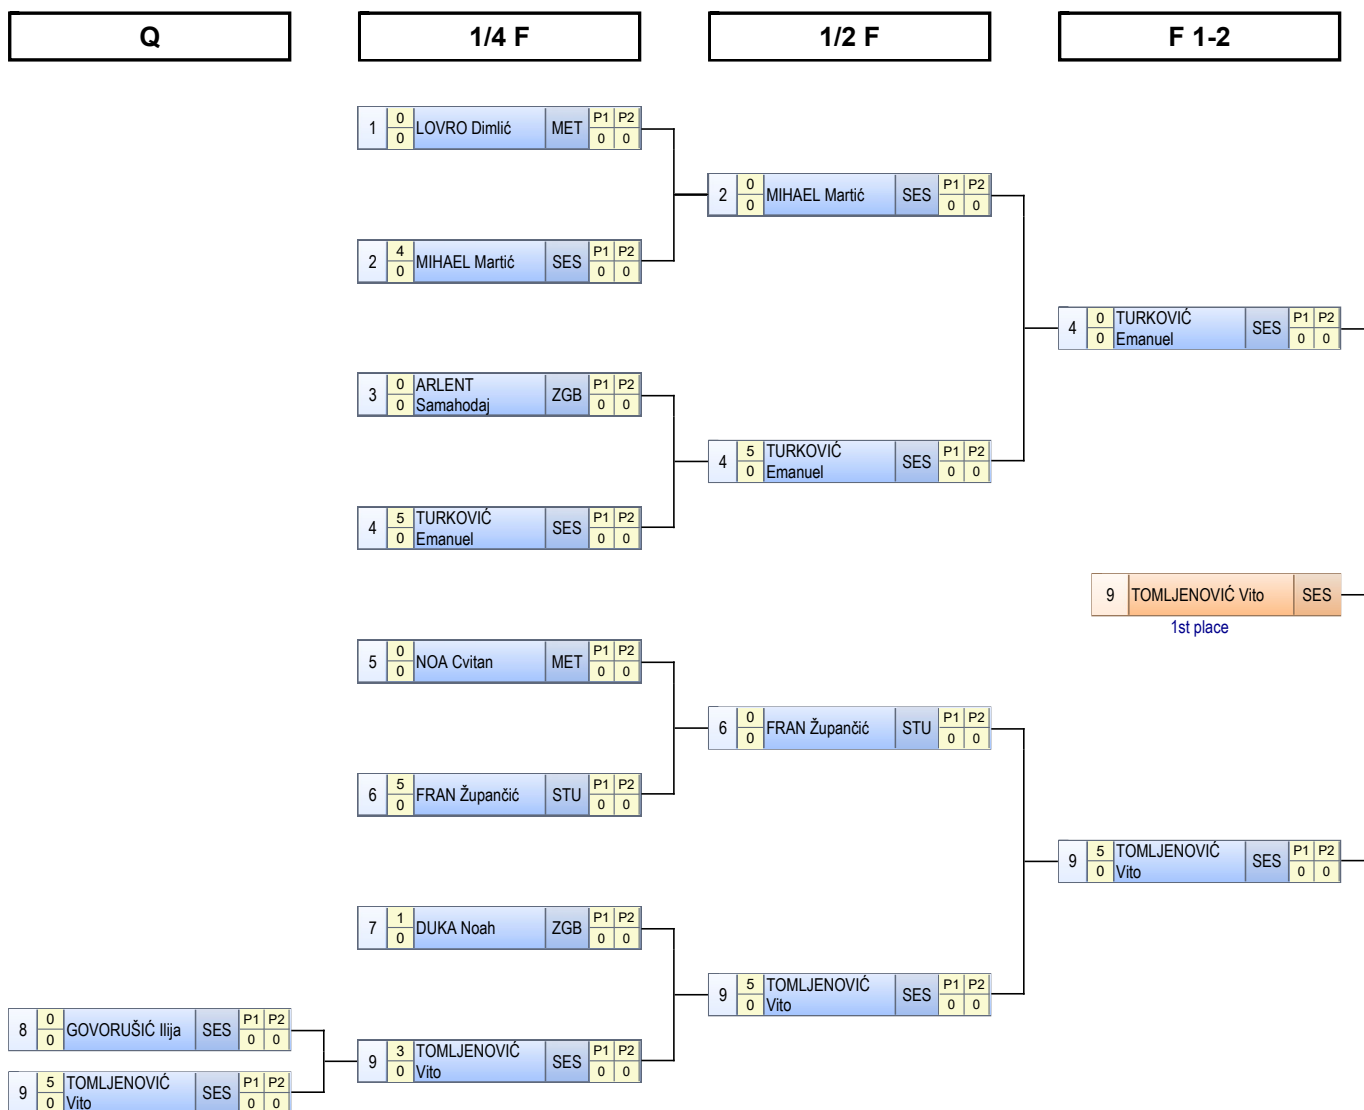

KONAČNI POREDAK

Repechage A